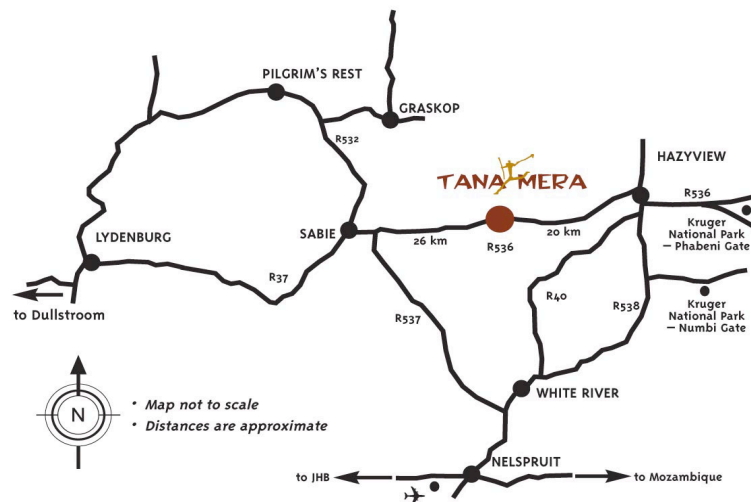

Directions to Tanamera Lodge from Sabie

From Lydenburg direction.

At the first Stop street in Sabie, turn right (see a Spur on your left after the turn).

At the next Stop street, diagonally opposite a pub called the Woodsman, turn right – you are now travelling on the R536 towards Hazyview

Follow this road \pm 25Km's, look out for our sign board on your left. Turn onto the dirt road and follow the signs to Tanamera \pm 1km.

Should you require further directions on the way, please do not hesitate to contact us on our cell phone (082 456 9799), or land line (013 764 2900). Wishing you a safe journey.